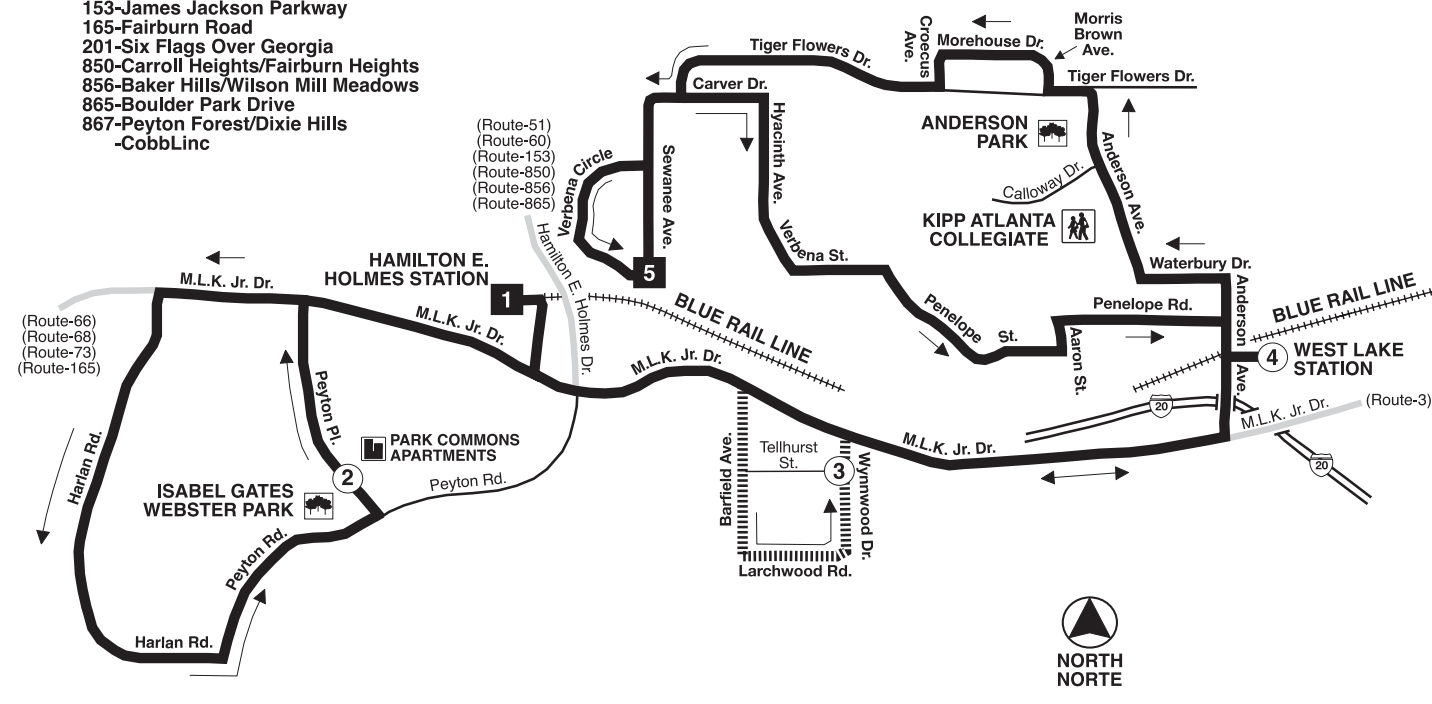

**Routes Intersecting at
Hamilton E. Holmes Station:
Rutas Intersectando en la
Estación Hamilton E. Holmes:**

- 3-Martin Luther King Jr. Drive/Auburn Avenue
- 51-Joseph E. Boone Boulevard
- 60-Hightower Road
- 66-Lynhurst Drive/Princeton Lakes
- 68-Benjamin E. Mays Drive
- 73-Fulton Industrial
- 153-James Jackson Parkway
- 165-Fairburn Road
- 201-Six Flags Over Georgia
- 850-Carroll Heights/Fairburn Heights
- 856-Baker Hills/Wilson Mill Meadows
- 865-Boulder Park Drive
- 867-Peyton Forest/Dixie Hills
- CobbLinc

**Routes intersecting at
West Lake Station:
Rutas intersectando en la
Estación West Lake:**

- 58-Hollywood Road/Lucile Avenue
- 813-Atlanta University Center
- 853-Collier Heights
- 867-Peyton Forest/Dixie Hills